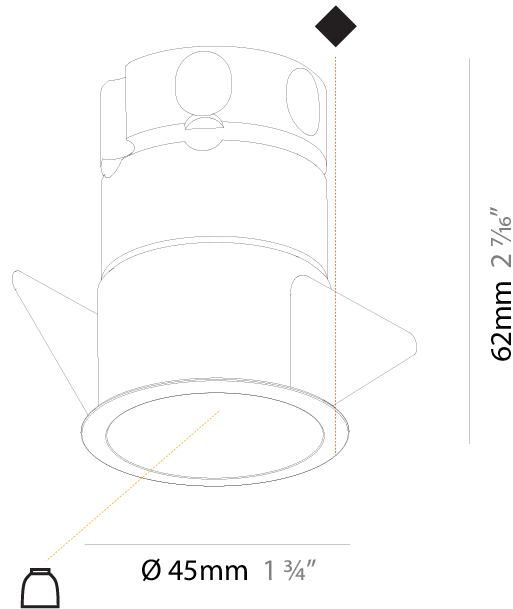

GENERAL

Series: Invader Deep
Partner: Prolicht
Division: Architectural
Installation: Recessed
Product Type: Downlight
Mounting Location: Ceiling
Light Distribution: Downlight

PHYSICAL

Aperture Sizes - Downlights: 1"
Shape: Round
Diameter (mm): 45
Diameter (in): 1 3/4
Height (mm): 62
Height (in): 2 7/16
Ceiling Thickness (mm): 10 / 12.5 / 15
Ceiling Thickness (in): 3/8 or 1/2 or 9/16
Min. Recessing Depth (mm): 150
Min. Recessing Depth (in): 5 7/8
Weight (kg): 0.104
Weight (lbs): 0.23
Fixture Finish: SSR / BKV / CWI / CRY / HAB / UFT / ITA / RUA / FTG / MYG / LOD / PUS / FRO / FUP / KIA / POP / BLS / SPG / MEY / GOH / CHC / COM / ABZ / JAG / OBR / MOS / ROR
Fixture Material: Aluminum Die Cast
Cut-out Measurements: 41mm / 1 5/8"

ELECTRICAL

Lamp Type: LED
Input Wattage (W): 2
Total Output Wattage (W): 0.8
Dimming: Non-Dimmable
Driver Included: No
Driver Location: Remote
Driver Type: Constant Current - 120 / 277Vac
Driver Class: Class 2
Input Voltage (V): 120 - 277
Constant Current (MA): 700
Upon Request: 0-10Vdc dimming / Phase dimming 120Vac

LED

Number of LEDs: 1
Color Temperature (°K): 2700 / 3000 / 3500 / 4000
Max. Delivered Lumen (lm): 160 / 170 / 176 / 180
Nominal Lumen (lm): 160 / 170 / 176 / 180
CRI: >90 CRI
Lamp Life (hrs): 50000

OPTICAL

Beam Angle: 10° / 44°

RATINGS AND CERTIFICATIONS

Certified By: Certified for North American Standards
IP rating: IP20

PROJECT	_____
TYPE	_____
SPECIFIER	_____
QUANTITY	_____
DATE	_____