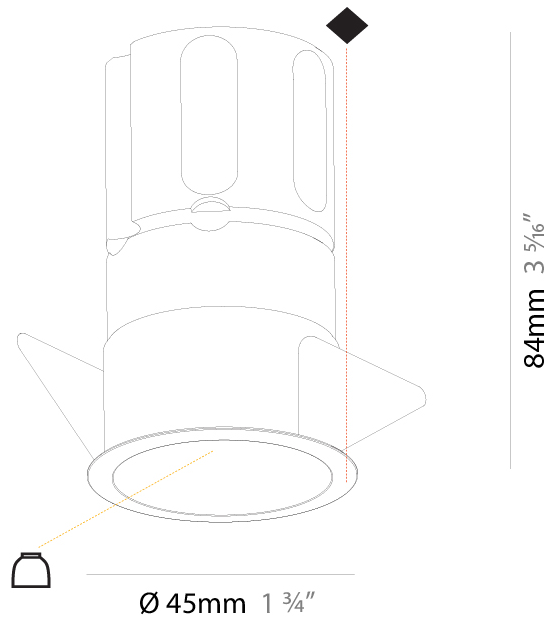

GENERAL

Series: Invader Deep
Partner: Prolicht
Division: Architectural
Installation: Recessed
Product Type: Downlight
Mounting Location: Ceiling
Light Distribution: Downlight

PHYSICAL

Aperture Sizes - Downlights: 1"
Shape: Round
Diameter (mm): 45
Diameter (in): 1 3/4
Height (mm): 84
Height (in): 3 5/16
Min. Recessing Depth (mm): 150
Min. Recessing Depth (in): 5 7/8
Weight (kg): 0.122
Weight (lbs): 0.27
Fixture Finish: SSR / BKV / CWI / CRY / HAB / UFT / ITA / RUA / FTG / MYG / LOD / PUS / FRO / FUP / KIA / POP / BLS / SPG / MEY / GOH / CHC / COM / ABZ / JAG / OBR / MOS / ROR
Fixture Material: Aluminum Die Cast
Cut-out Measurements: Dia: 41mm / 1 5/8"

ELECTRICAL

Lamp Type: LED (Zhaga Standard)
Input Wattage (W): 7
Total Output Wattage (W): 6.4
Dimming: Non-Dimming / Phase Dimming (120Vac only) / 0-10V Dimming
Driver Included: No
Driver Location: Remote
Driver Type: Constant Current - 120 / 277Vac
Driver Class: Class 2
Input Voltage (V): 120 - 277
Constant Current (MA): 250

LED

Number of LEDs: 1
Color Temperature (°K): 2700 / 3000 / 3500 / 4000
Max. Delivered Lumen (lm): 660 / 690 / 725 / 740
Nominal Lumen (lm): 734 / 762 / 801 / 817
CRI: >90 CRI
Lamp Life (hrs): 50000

OPTICAL

Reflector: 33 / 47 / 65

RATINGS AND CERTIFICATIONS

Certified By: Certified for North American Standards
IP rating: IP20