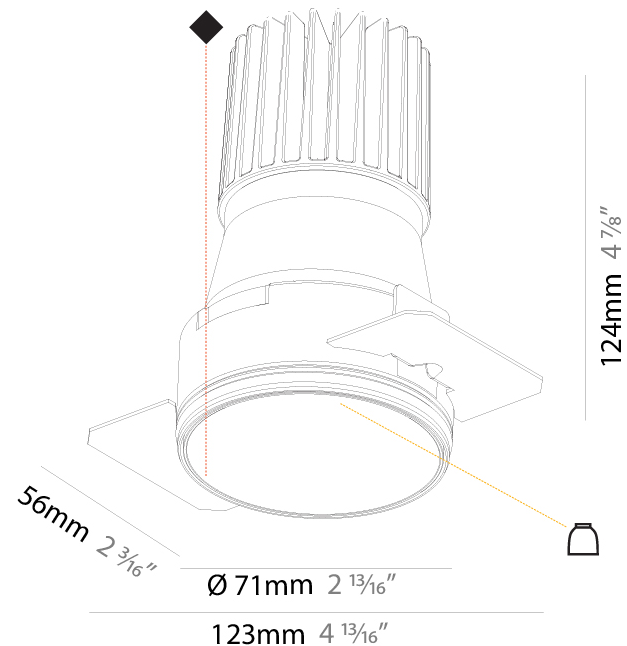

PHYSICAL

Aperture Sizes - Downlights: 2"
Diameter (mm): 71
Diameter (in): 2 ¹³/₁₆"
Height (mm): 124
Height (in): 4 ⁷/₈"
Ceiling Thickness (mm): 10 / 12.5 / 15
Ceiling Thickness (in): 3/8 or 1/2 or 9/16
Min. Recessing Depth (mm): 140
Min. Recessing Depth (in): 5 ¹/₂"
Weight (kg): 0.374
Weight (lbs): 0.82
Fixture Finish: SSR / BKV / CWI / CRY / HAB / UFT / ITA / RUA / FTG / MYG / LOD / PUS / FRO / FUP / KIA / POP / BLS / SPG / MEY / GOH / CHC / COM / ABZ / JAG / OBR / MOS / ROR
Fixture Material: Aluminum Die Cast
Cut-out Measurements: 79mm / 3 1/8"
Upon Request: Unique Sizes Unique Ceiling Thickness

ELECTRICAL

Lamp Type: LED (Zhaga Standard)
Input Wattage (W): 13
Total Output Wattage (W): 11.8
Dimming: Dali Dimming
Driver Included: No
Driver Location: Recessed Housing
Driver Type: Constant Current - 120Vac
Driver Class: Class 2
Housing: See Components
Input Voltage (V): 120
Constant Current (MA): 350

LED

Number of LEDs: 1
Color Temperature (°K): Warm Dim
Max. Delivered Lumen (lm): 792
Nominal Lumen (lm): 1182
CRI: >90 CRI
Lamp Life (hrs): 50000
Upon Request: RGB-W Tunable White Special Color Temperature

OPTICAL

Reflector: 20 / 40 / 60
Adjustability: Rotational 180°; Tilt 30°
Upon Request: Special Beam Angles

RATINGS AND CERTIFICATIONS

Certified By: Certified for North American Standards
IP rating: IP20

PROJECT
TYPE
SPECIFIER
QUANTITY
DATE