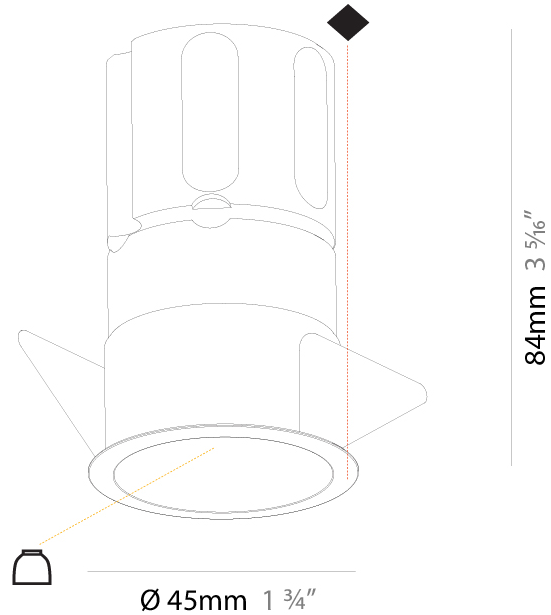

PROJECT	_____
TYPE	_____
SPECIFIER	_____
QUANTITY	_____
DATE	_____

INVADER DEEP RECESSED

A37972- : A37972-27K-03-33

base number

1. To build a product code in our configurator select the specify button on the base model # product page
2. To build a manual product code on this datasheet choose from the options listed below in blue font and add the suffix to the base model #

GENERAL

Series: Invader Deep
Partner: Prolicht
Division: Architectural
Installation: Recessed
Product Type: Downlight
Mounting Location: Ceiling
Light Distribution: Downlight

PHYSICAL

Shape: Round
Diameter (mm): 45mm / 1 3/4"
Height (mm): 84mm / 3 5/16"
Min. Recessing Depth (mm): 150mm / 5 7/8"
Fixture Material: Aluminum Die Cast

ELECTRICAL

Lamp Type: LED (Zhaga Standard)
Input Wattage (W): 7
Total Output Wattage (W): 6.4
Driver Included: No
Driver Location: Remote
Driver Type: Constant Current - 120 / 277Vac
Driver Class: Class 2
Input Voltage (V): 120 - 277
Constant Current (MA): 250mA

LED

Number of LEDs: 1
Color Temperature (°K): 2700
Max. Delivered Lumen (lm): 660
Nominal Lumen (lm): 734
CRI: >90 CRI
Lamp Life (hrs): 50000

OPTICAL

Reflector°: 33

RATINGS AND CERTIFICATIONS

Certified By: Certified for North American Standards
IP rating: IP20

A