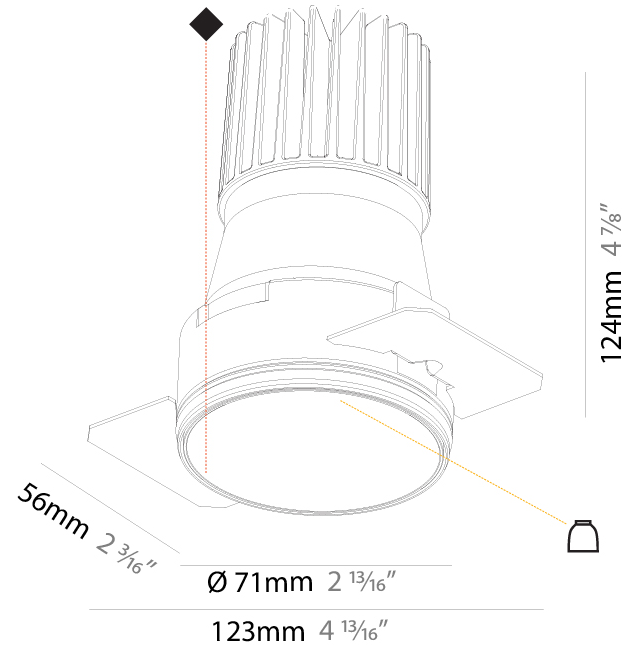

GENERAL

Series: Invader Deep
Partner: Prolicht
Division: Architectural
Installation: Trimless
Product Type: Downlight
Mounting Location: Ceiling
Light Distribution: Downlight

PHYSICAL

Aperture Sizes - Downlights: 2"
Shape: Round
Diameter (mm): 71
Diameter (in): 2 ¹³/₁₆
Height (mm): 124
Height (in): 4 ⁷/₈
Ceiling Thickness (mm): 10 / 12.5 / 15
Ceiling Thickness (in): 3/8 or 1/2 or 9/16
Min. Recessing Depth (mm): 140
Min. Recessing Depth (in): 5 ¹/₂
Weight (kg): 0.358
Weight (lbs): 0.79
Fixture Finish: SSR / BKV / CWI / CRY / HAB / UFT / ITA / RUA / FTG / MYG / LOD / PUS / FRO / FUP / KIA / POP / BLS / SPG / MEY / GOH / CHC / COM / ABZ / JAG / OBR / MOS / ROR
Fixture Material: Aluminum
Cut-out Measurements: Ø 79mm / 3 1/8"
Upon Request: Unique Sizes Unique Ceiling Thickness

ELECTRICAL

Lamp Type: LED (Zhaga Standard)
Input Wattage (W): 13
Total Output Wattage (W): 11.8
Dimming: Tri-Mode (Non-Dimming and Phase Dimming (120Vac only) and 0-10V Dimming)
Driver Included: No
Driver Location: Recessed Housing
Driver Type: Constant Current - Universal
Driver Class: Class 2
Housing: See components
Input Voltage (V): 120 - 277
Constant Current (MA): 500

LED

Number of LEDs: 1
Color Temperature (°K): 2700 / 3000 / 3500 / 4000
Max. Delivered Lumen (lm): 1210 / 1260 / 1323 / 1350
CRI: >90 CRI
Lamp Life (hrs): 50000

OPTICAL

Reflector: 20 / 40 / 60

RATINGS AND CERTIFICATIONS

Certified By: Certified for North American Standards
IP rating: IP20