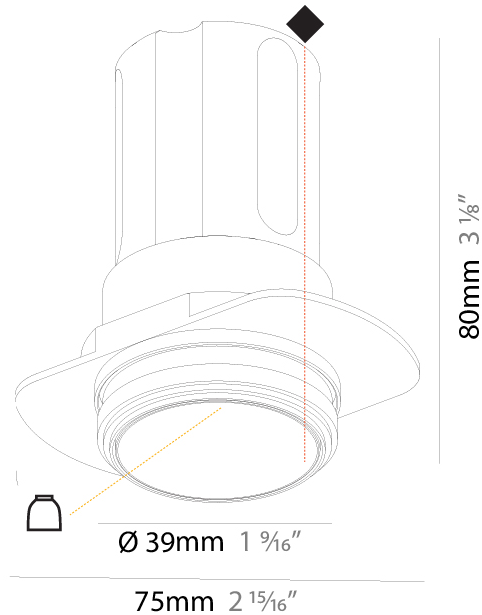

PROJECT	_____
TYPE	_____
SPECIFIER	_____
QUANTITY	_____
DATE	_____

INVADER DEEP TRIMLESS

A37922- : A37922-20-47

base number

1. To build a product code in our configurator select the specify button on the base model # product page
2. To build a manual product code on this datasheet choose from the options listed below in blue font and add the suffix to the base model #

GENERAL

Series: Invader Deep
Partner: Prolicht
Division: Architectural
Installation: Trimless
Product Type: Downlight
Mounting Location: Ceiling
Light Distribution: Downlight

PHYSICAL

Shape: Round
Diameter (mm): 39
Diameter (in): 1 9/16
Height (mm): 80
Height (in): 3 1/8
Ceiling Thickness (mm): 10 / 12 / 15
Ceiling Thickness (in): 3/8 or 1/2 or 9/16
Min. Recessing Depth (mm): 150
Min. Recessing Depth (in): 5 7/8

ELECTRICAL

Lamp Type: LED (Zhaga Standard)
Input Wattage (W): 7
Max. Wattage Per Lamp (W): 6.4
Dimming: Tri-Mode (Non-Dimming and Phase Dimming (120Vac only) and 0-10V Dimming)
Driver Included: No
Driver Location: Remote
Driver Type: Constant Current - 120 / 277Vac
Input Voltage (V): 120 - 277
Constant Current (MA): 250

LED

Number of LEDs: 1
Color Temperature (°K): 3000
Max. Delivered Lumen (lm): 690
CRI: >90 CRI
Lamp Life (hrs): 50000
Upon Request: RGB-W Tunable White Special Color Temperature

OPTICAL

Reflector: 47

RATINGS AND CERTIFICATIONS

Certified By: Certified for North American Standards
IP rating: IP20