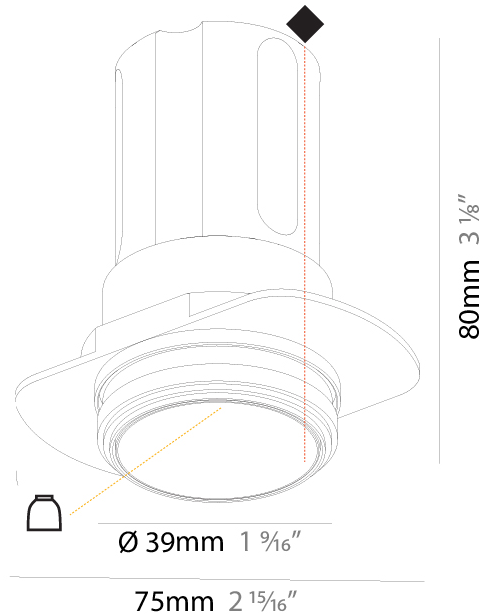

GENERAL

Series: Invader Deep
 Partner: Prolicht
 Division: Architectural
 Installation: Recessed
 Product Type: Downlight
 Mounting Location: Ceiling
 Light Distribution: Downlight

PHYSICAL

Aperture Sizes - Downlights: 2"
 Shape: Round
 Diameter (mm): 85
 Diameter (in): 3 3/8"
 Height (mm): 124
 Height (in): 4 7/8"
 Min. Recessing Depth (mm): 140
 Min. Recessing Depth (in): 5 1/2"
 Weight (kg): 0.338
 Weight (lbs): 0.745
 Installation Requirement: Non-insulated Ceiling only
 Fixture Finish: SSR / BKV / CWI / CRY / HAB / UFT / ITA / RUA / FTG / MYG / LOD / PUS / FRO / FUP / KIA / POP / BLS / SPG / MEY / GOH / CHC / COM / ABZ / JAG / OBR / MOS / ROR
 Fixture Material: Aluminum Die Cast
 Cut-out Measurements: D - 80mm / 3 1/8"

GENERAL

Series: Invader Deep
Partner: Prolicht
Division: Architectural
Installation: Trimless
Product Type: Downlight
Mounting Location: Ceiling
Light Distribution: Downlight

PHYSICAL

Aperture Sizes - Downlights: 1"
Shape: Round
Diameter (mm): 39
Diameter (in): 1 9/16
Height (mm): 80
Height (in): 3 1/8
Ceiling Thickness (mm): 10 / 12 / 15
Ceiling Thickness (in): 3/8 or 1/2 or 9/16
Min. Recessing Depth (mm): 150
Min. Recessing Depth (in): 5 7/8
Weight (kg): 0.143
Weight (lbs): 0.31
Fixture Finish: SSR / BKV / CWI / CRY / HAB / UFT / ITA / RUA / FTG / MYG / LOD / PUS / FRO / FUP / KIA / POP / BLS / SPG / MEY / GOH / CHC / COM / ABZ / JAG / OBR / MOS / ROR
Fixture Material: Aluminum
Cut-out Measurements: \square 45mm / 1 3/4"
Upon Request: Unique Sizes Unique Ceiling Thickness

OPTICAL

Reflector°: 33 / 47 / 65
Upon Request: Special Beam Angles

RATINGS AND CERTIFICATIONS

Certified By: Certified for North American Standards
IP rating: IP20

150mm
5 7/8"

45mm
1 3/4"

10 | 12 1/2 | 15mm
3/8" | 1/2" | 9/16"