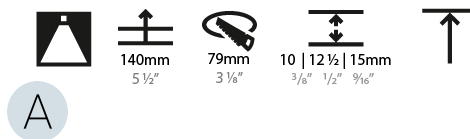

PHYSICAL

Aperture Sizes - Downlights: 2"
Diameter (mm): 71
Diameter (in): 2 ¹³/₁₆"
Height (mm): 124
Height (in): 4 ⁷/₈"
Ceiling Thickness (mm): 10 / 12.5 / 15
Ceiling Thickness (in): 3/8 or 1/2 or 9/16
Min. Recessing Depth (mm): 140
Min. Recessing Depth (in): 5 ¹/₂"
Weight (kg): 0.374
Weight (lbs): 0.82
Fixture Finish: SSR / BKV / CWI / CRY / HAB / UFT / ITA / RUA / FTG / MYG / LOD / PUS / FRO / FUP / KIA / POP / BLS / SPG / MEY / GOH / CHC / COM / ABZ / JAG / OBR / MOS / ROR
Fixture Material: Aluminum Die Cast
Cut-out Measurements: 79mm / 3 1/8"
Upon Request: Unique Sizes Unique Ceiling Thickness

ELECTRICAL

Lamp Type: LED (Zhaga Standard)
Input Wattage (W): 13
Total Output Wattage (W): 11.8
Dimming: Dali Dimming
Driver Included: No
Driver Location: Recessed Housing
Driver Type: Constant Current - 120Vac
Driver Class: Class 2
Housing: See Components
Input Voltage (V): 120
Constant Current (MA): 350

LED

Number of LEDs: 1
Color Temperature (°K): Warm Dim
Max. Delivered Lumen (lm): 792
Nominal Lumen (lm): 1182
CRI: >90 CRI
Lamp Life (hrs): 50000
Upon Request: RGB-W Tunable White Special Color Temperature

OPTICAL

Reflector: 20 / 40 / 60
Adjustability: Rotational 180°; Tilt 30°
Upon Request: Special Beam Angles

RATINGS AND CERTIFICATIONS

Certified By: Certified for North American Standards
IP rating: IP20

PROJECT
TYPE
SPECIFIER
QUANTITY
DATE